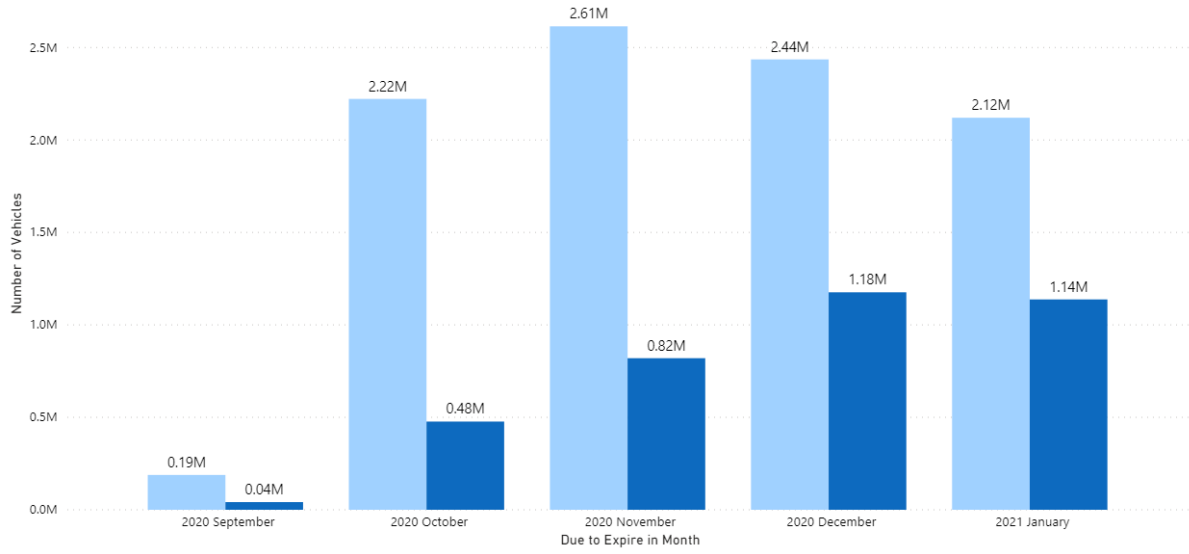

Expiry date of all granted extensions and number of vehicles remaining on an extension.

● Extensions Granted ● Extensions Remaining

MOT COVID-19 Extensions
Data as of 18/11/20