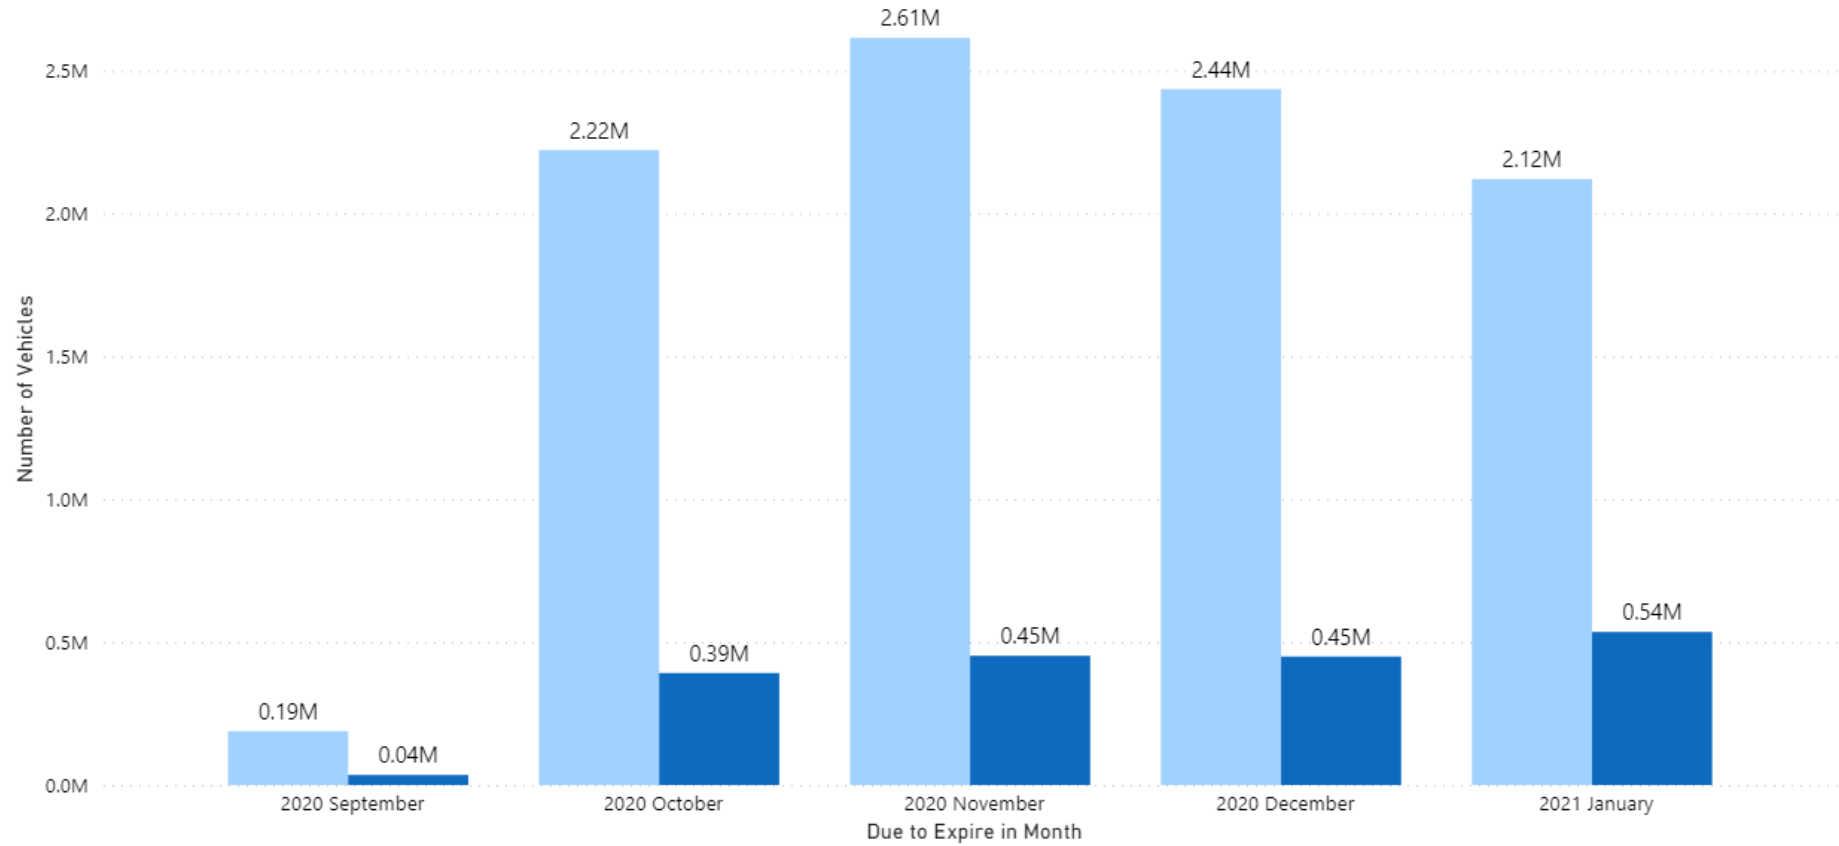

Expiry date of all granted extensions and number of vehicles remaining on an extension.

● Extensions Granted ● Extensions Remaining

MOT COVID-19 Extensions
Data as of 10/02/21, 03:02